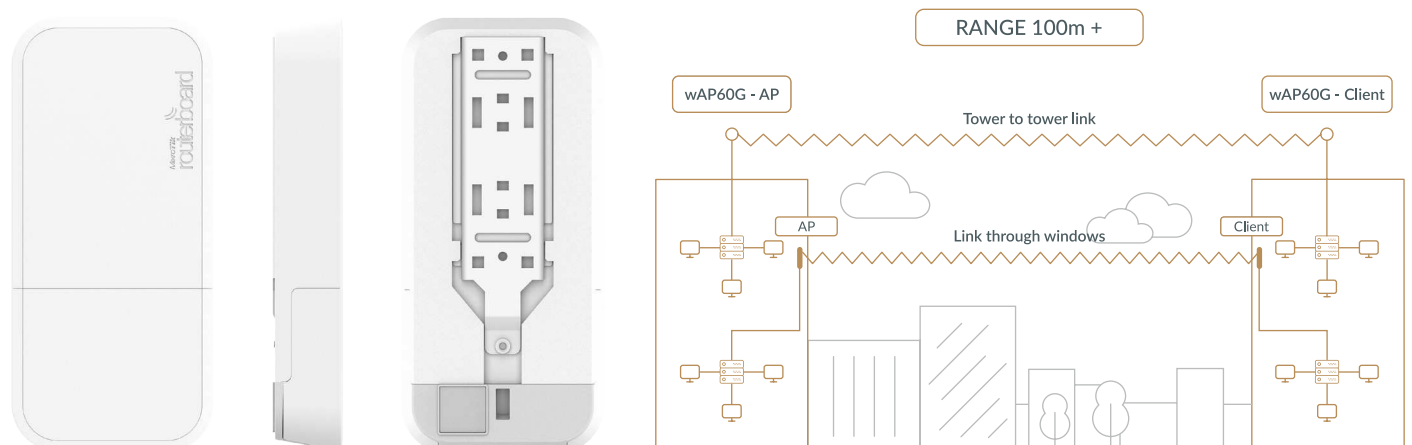

## Wireless Wire

The Wireless Wire is a ground breaking solution which offers fiber speed and quality for a fraction of the price. This amazing kit replaces your Gigabit ethernet cable with two small devices that connect to each other over a 60 GHz wireless link.

Simply point the included devices at one another and power them on, it will make a 1 Gbit full duplex link to instantly replace your cable - this is why we call it the Wireless Wire!

The Wireless Wire makes secure AES encrypted 60 GHz wireless link that is not affected by the crowded WiFi spectrum, offering a stable and fast link for distances of 100 meters or more. The box includes two wAP60G devices that are already paired together, a wall mounting kit, straps for pole mounting and also a pair of table stands for using the devices indoors. The link will even work through most windows, depending on their material.

The box includes a wall mounting kit, straps for pole mounting and also a pair of table stands for using the devices indoors. Penetrates some windows depending on material. For more products and information please visit [mikrotik.com](http://mikrotik.com)!