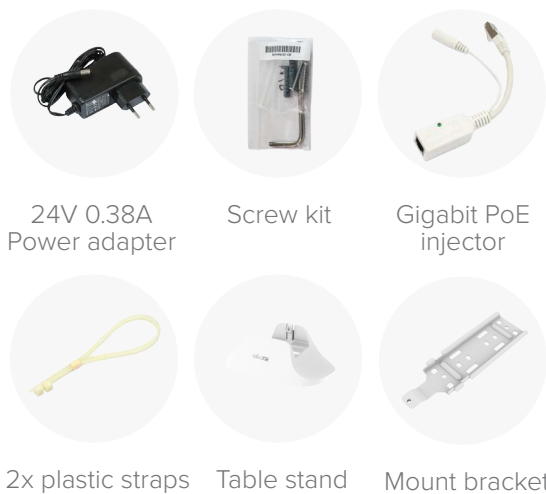

# Wireless Wire

1 Gbps full duplex without cables!

1 Gbit  
over wireless

100m+  
range

60 GHz  
radio

Gigabit  
Ethernet

Paired  
Secure Link  
preconfigured

Powered by  
AF/AT/Passive  
PoE, DC jack

The Wireless Wire offers blazing fast Gigabit speeds for transparent connectivity between two locations, without any sacrifice in your LAN speeds. Simply point the included devices at one another and power them on, they are already preconfigured to connect automatically!

The Wireless Wire works in the 60 GHz spectrum and is not affected by the crowded WiFi frequencies, offering a stable and fast link for distances of 100 meters or more. The kit includes two wAP60G devices that are already paired together with AES encryption, for simple turnkey operation.

Simply point the included devices at one another and power them on, it will make a 1 Gbit full duplex link to instantly replace your cable - this is why we call it the Wireless Wire!

The Wireless Wire makes secure AES encrypted 60 GHz wireless link that is not affected by the crowded WiFi spectrum, offering a stable and fast link for distances of 100 meters or more. The box includes two wAP60G devices that are already paired together, a wall mounting kit, straps for pole mounting and also a pair of table stands for using the devices indoors. The link will even work through most windows, depending on their material.